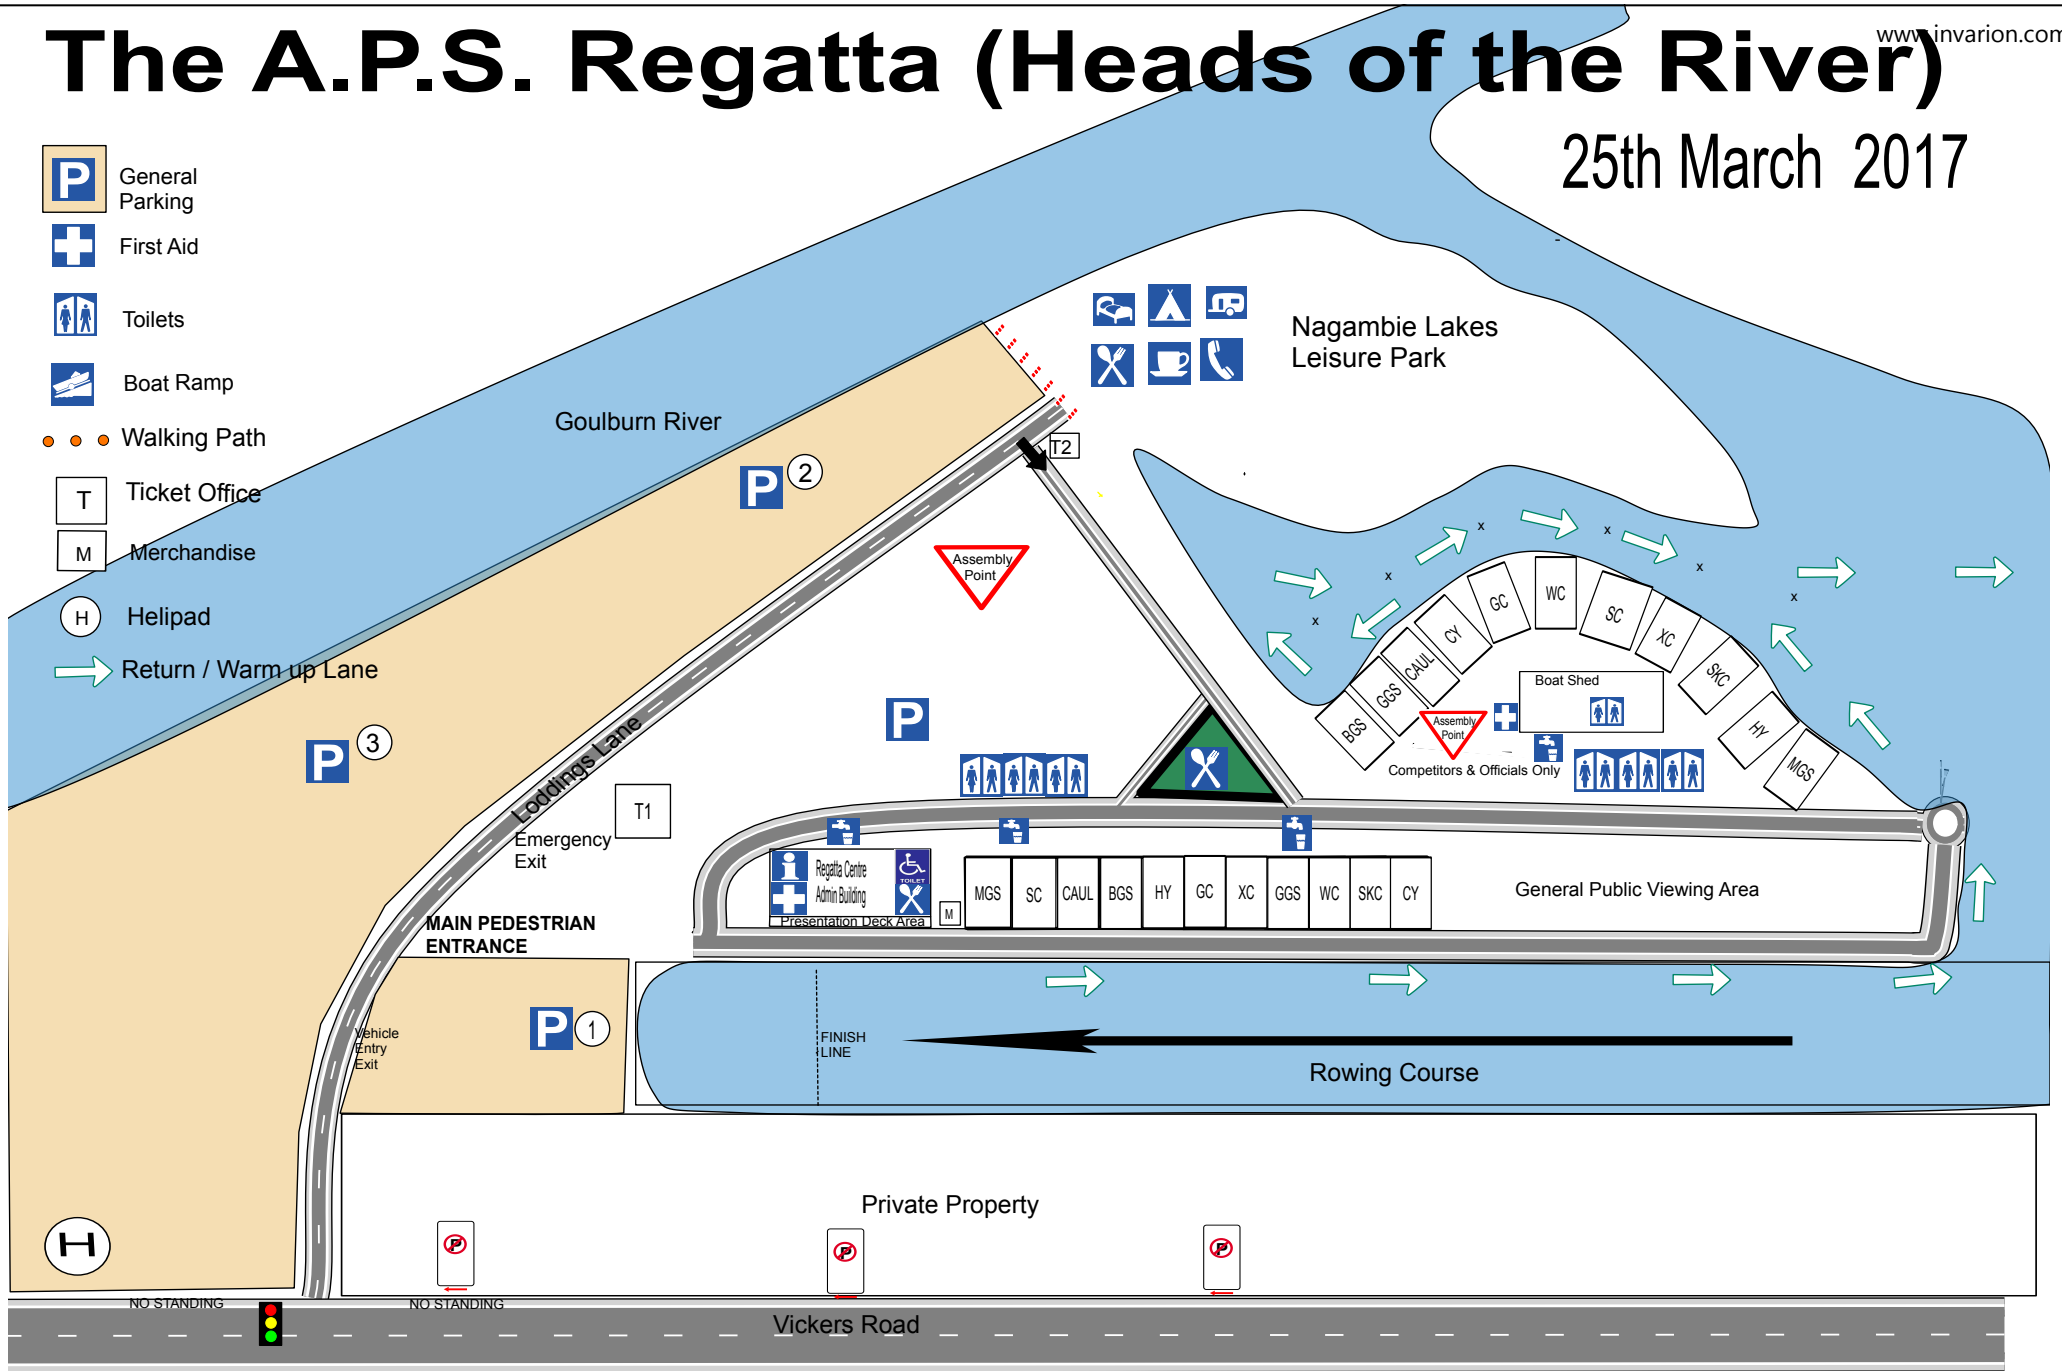

The A.P.S. Regatta (Heads of the River)

www.invarion.com

25th March 2017

-  General Parking
-  First Aid
-  Toilets
-  Boat Ramp
-  Walking Path
-  Ticket Office
-  Merchandise
-  Helipad
-  Return / Warm up Lane

To Heathcote ←
 FLOATS 5/16"THREAD NAGAMBIE
 YELLOW

→ To Melbourne (Goulburn Valley Hwy)