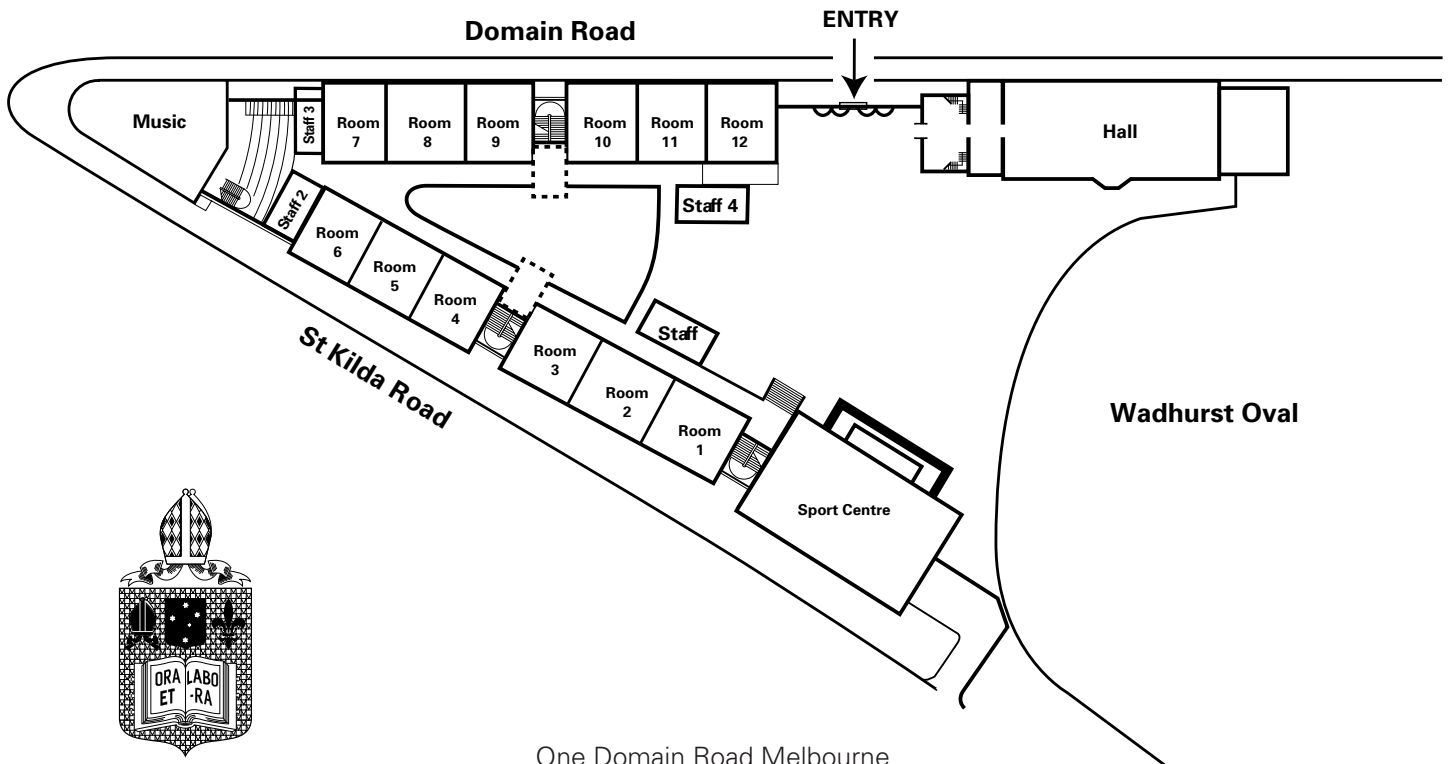

WADHURST CAMPUS MAP

Wadhurst—Ground Level

Wadhurst—First Floor

**MELBOURNE
GRAMMAR SCHOOL**
AN ANGLICAN SCHOOL

WADHURST

One Domain Road Melbourne
Victoria 3004 Australia
T: 03 9865 7555
F: 03 9865 7755
E: wadhurst@mgs.vic.edu.au
Melway Ref: South Yarra 2L; A2