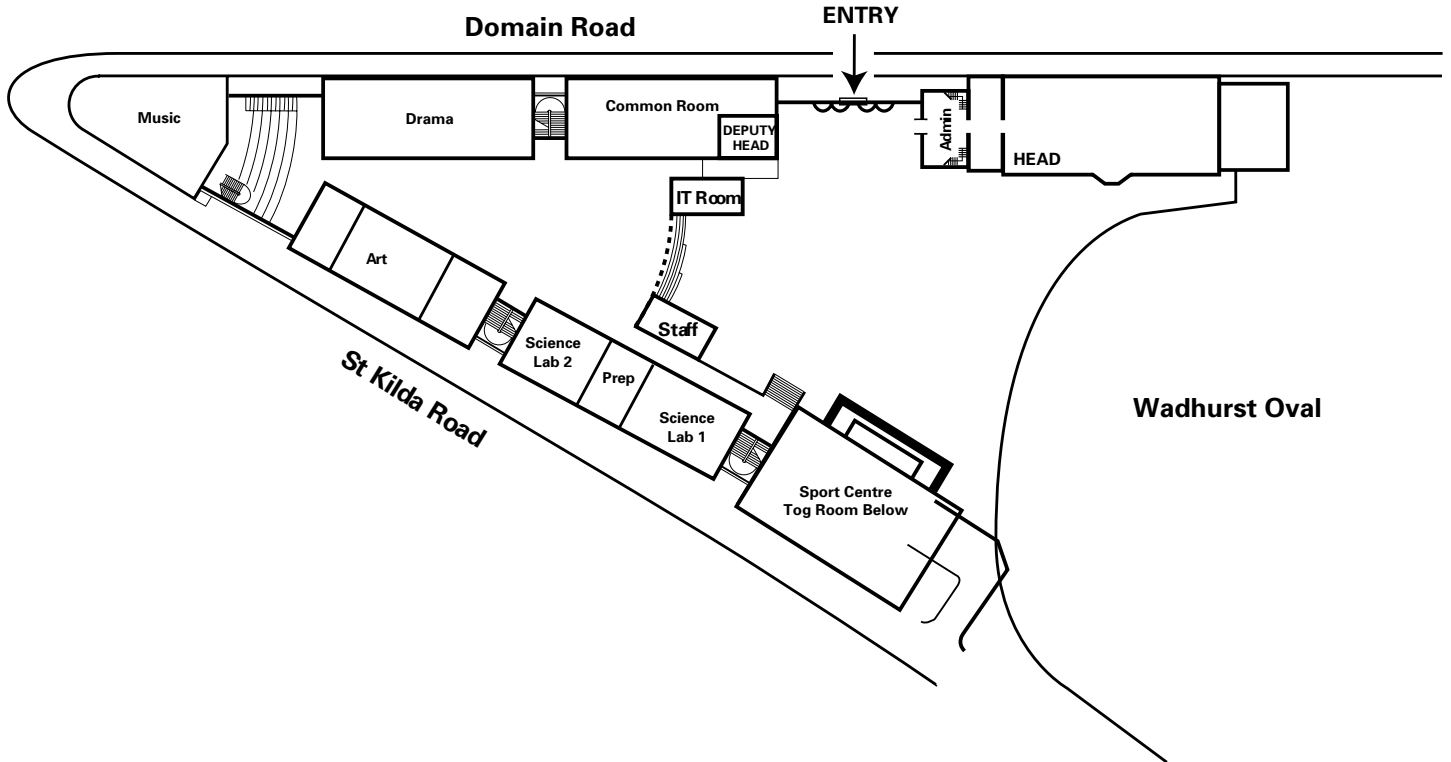

WADHURST CAMPUS MAP

Wadhurst—Ground Level

Wadhurst—First Floor

**MELBOURNE
GRAMMAR SCHOOL**
AN ANGLICAN SCHOOL

WADHURST

One Domain Road Melbourne
Victoria 3004 Australia
T: 03 9865 7555
F: 03 9865 7755
E: wadhurst@mgs.vic.edu.au
Melway Ref: South Yarra 2L; A2