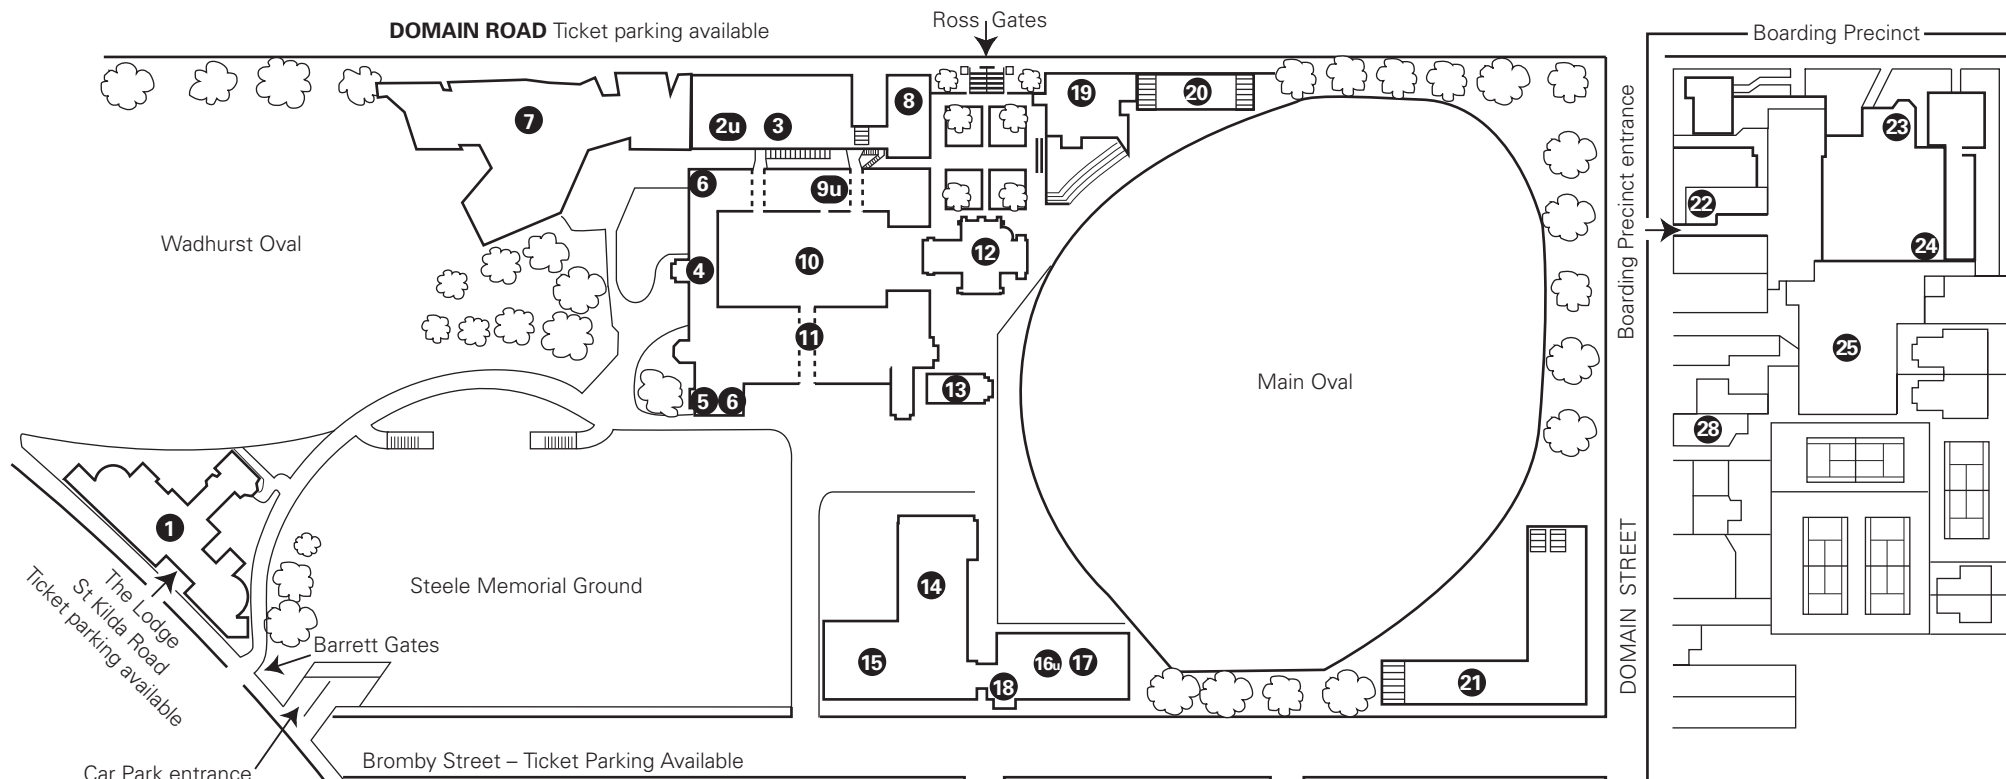

# SENIOR SCHOOL CAMPUS MAP

- 1 The Lodge—Reception, Development Office & Admissions
  - 2u Financial Administration and Property Services
  - 3 LOTE (upstairs), Luxton Dining Hall & Kitchen
  - 4 Headmaster & Head of Senior School
  - 5 Ricketson Room
  - 6 Staff Toilets
  - 7 The Nigel Peck Centre for Learning and Leadership
  - 8 Printing Department
  - 9 Coleman Room
  - 10 Quadrangle
  - 11 Witherby Tower
  - 12 Chapel of St Peter
  - 13 Staff Common Room/staff toilets
  - 14 The Old Melburnians War Memorial Hall
  - 15 Shelmerdine Music Studio
  - 16u Peck Family Careers Centre
  - 17 Handbury Family Cafeteria
  - 18 Bookroom
  - 19 Rhoden Building
  - 20 Neill Building
  - 21 Bromby Building
  - 22 Health Centre
  - 23 Creswick – Years 7 & 8 boarders
  - 24 Boarding precinct – Years 9 to 12 boarders
  - 25 Strickland Physical Education Centre
  - 26 Myer Music School
  - 27 Motor Works (Creative Arts Centre)
  - 28 Uniform Shop 29 Domain Street
- u = upstairs